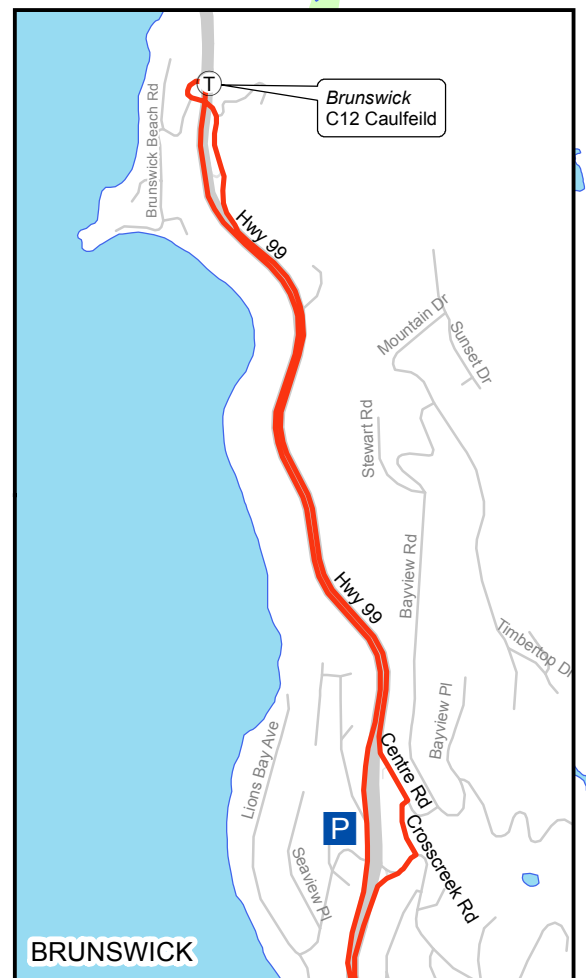

C12 Brunswick/Caulfeild

February 2013

Community SHUTTLE

TRANS LINK

For route and schedule information, visit www.translink.ca

west vanancouver TRANSIT

Created By: CMBC Service Planning

Legend

- Regular Routing
- Proposed Re-Route
- SeaBus/Ferry
- Route Terminus/Scheduled Stop
- Parking