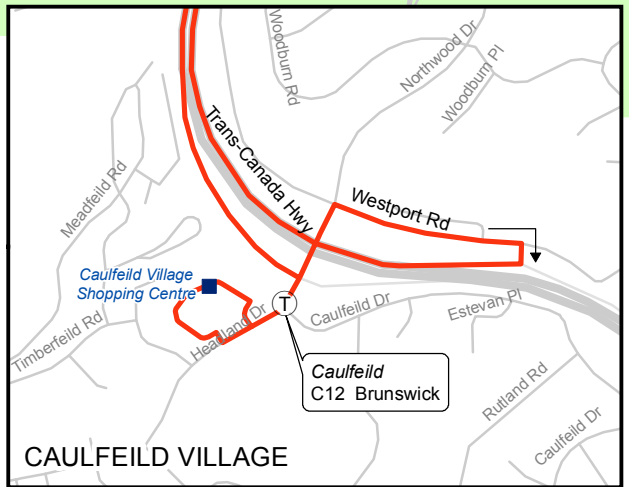

C12 Brunswick/Caulfeild

February 2013

Community SHUTTLE

TRANS LINK

For route and schedule information, visit www.translink.ca

west vanancouver TRANSIT

Created By: CMBC Service Planning

Legend