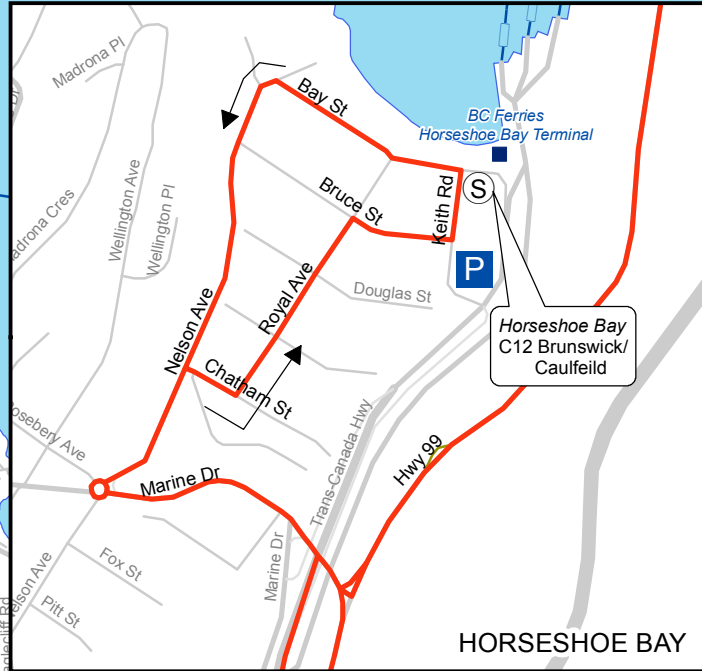

C12 Brunswick/Caulfeild

February 2013

Community SHUTTLE

TRANS LINK

For route and schedule information, visit www.translink.ca

west vanancouver TRANSIT

Created By: CMBC Service Planning

Legend

- Regular Routing
- Proposed Re-Route
- SeaBus/Ferry
- Route Terminus/Scheduled Stop
- Parking